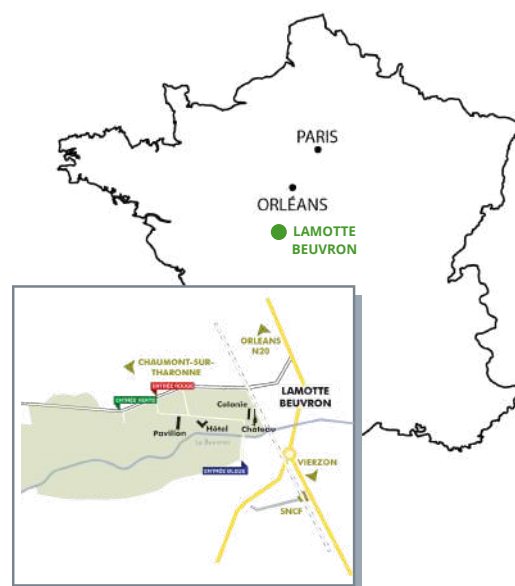

Organized by the Fédération Française d'Équitation, the TREC World Championships Juniors, Young riders and Seniors will take place at the Parc équestre fédéral, in Lamotte-Beuvron in France, from the 25th to the 27th of August 2022.

ACCESS TO THE SITE:

By car: A10 / A71 / exit n°3 Lamotte-Beuvron / RN 20, and then D35 in the direction of Chaumont-sur-tharonne

By train: Paris - Toulouse - Barcelone

Nearest airport: Orly, at 165 km

FOOD SERVICE:

On site, included in the entry fee.
Possibility for plus one.

ACCOMODATION OF RIDERS AND PLUS ONE:

At the Parc équestre fédéral :

- Camping
- Dormitories (subject to availability)

Around the Parc équestre : hotels, bed and breakfast, camping etc.

A list will be provided.

ACCOMODATION OF OFFICIALS:

At the Parc équestre fédéral

HORSES ACCOMODATION:

One straw stall per rider and one tack-stall per team are available.

LEGAL REQUIREMENTS:

Riders must be of at least 14 years of age in the year of the competition.

REGISTRATION:

We kindly ask you to send registration forms to parc@ffe.com

The registration payment has to be done to the Fédération Française d'Équitation, by bank transfer :

Account holder: F.F.E

IBAN: FR76 30003 03766 00050219863 45

BIC : SOGEFRPP

Domiciliation : Boulogne Billancourt

Please write the following wording: 2022 TREC World Championships

Only paid entries will be registered.

YOU WILL FIND THE INTERNATIONAL TREC REGULATION [HERE](#).